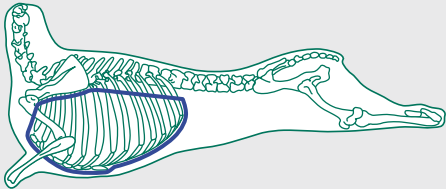

Breast – untrimmed

Code:
Breast L007

1. Position of the breast.

2. The breast section is removed by sawing

3. 40mm from the tip of the loin eye muscle.

4. Breast (internal view).

5. Breast (external view).