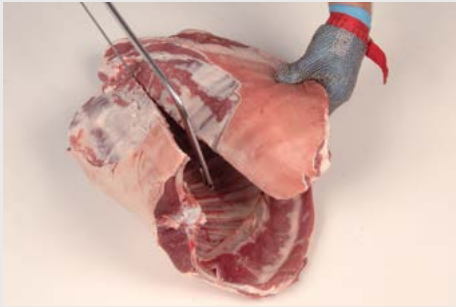

Breast – untrimmed

Code:
Breast L007

1. Position of the breast.

2. The breast section is removed by sawing

3. 40mm from the tip of the loin eye muscle.

4. Breast (internal view).

5. Breast (external view).